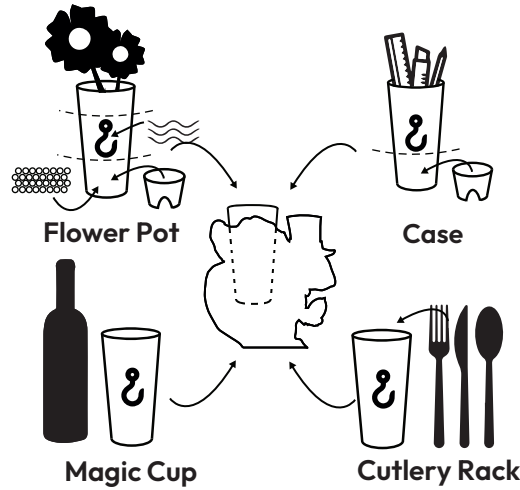

Size
H.27Cm W.15cm x D.27Cm
Weight
420g

REDHOOK S.R.L.
info@redhooklab.com
www.lightnjerome.com
www.redhooklab.com

Materials

PE - Polyethylene

Characteristics

WARNING: this equipment is guaranteed only when used as indicated in these instructions. Therefore they should be kept for future reference. Plastic surfaces or other parts of fixture may be cleaned with a soft damp cloth and mild detergent.

REDHOOK S.r.l. should not be held responsible in any case should products be modified without prior authorisation or incorrectly assembled. REDHOOK S.r.l will not provide a replacement of merchandise with manufacturing defects until nature of defect has been determined.

DISPOSAL: RAEE (EU Directive 2012/19/EU)

Hi!
I am
Jérôme