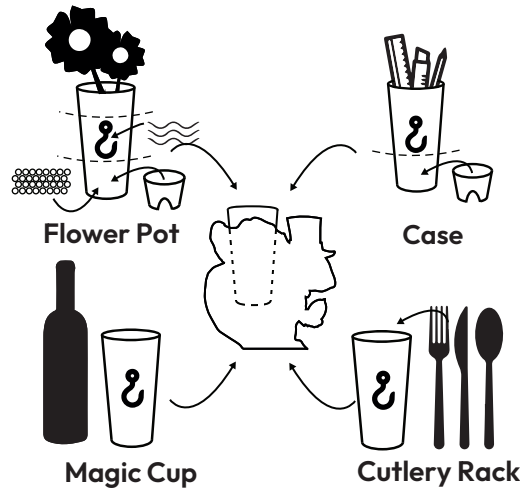

Size
H.27Cm W.15cm x D.27Cm
Weight
420g

REDHOOK S.R.L.
info@redhooklab.com
www.lightnjerome.com
www.redhooklab.com

Materials

PE - Polyethylene

Characteristics

WARNING: this equipment is guaranteed only when used as indicated in these instructions. Therefore they should be kept for future reference. Plastic surfaces or other parts of fixture may be cleaned with a soft damp cloth and mild detergent.

REDHOOK S.r.l. should not be held responsible in any case should products be modified without prior authorisation or incorrectly assembled. REDHOOK S.r.l will not provide a replacement of merchandise with manufacturing defects until nature of defect has been determined.

DISPOSAL: RAEE (EU Directive 2012/19/EU)

Hi!
I am
Jérôme