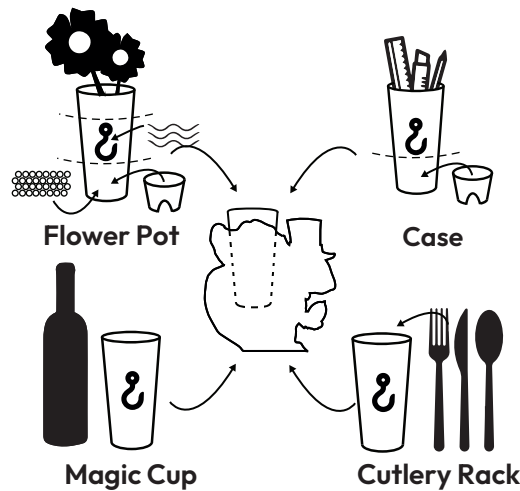

Size
H.27Cm W.15cm x D.27Cm
Weight
420g

REDHOOK S.R.L.
info@redhooklab.com
www.lightnjerome.com
www.redhooklab.com

Materials

PE - Polyethylene

Characteristics

WARNING: this equipment is guaranteed only when used as indicated in these instructions. Therefore they should be kept for future reference. Plastic surfaces or other parts of fixture may be cleaned with a soft damp cloth and mild detergent.

REDHOOK S.r.l. should not be held responsible in any case should products be modified without prior authorisation or incorrectly assembled. REDHOOK S.r.l will not provide a replacement of merchandise with manufacturing defects until nature of defect has been determined.

DISPOSAL: RAEE (EU Directive 2012/19/EU)