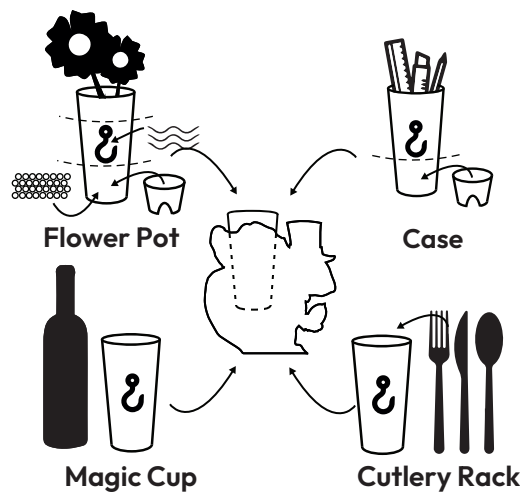

Hi!
I am
Jérôme

Size
H.27Cm W.15cm x D.27Cm
Weight
420g

REDHOOK S.R.L.
info@redhooklab.com
www.lightnjerome.com
www.redhooklab.com

Materials

PE - Polyethylene

Characteristics

WARNING: this equipment is guaranteed only when used as indicated in these instructions. Therefore they should be kept for future reference. Plastic surfaces or other parts of fixture may be cleaned with a soft damp cloth and mild detergent.

DISPOSAL: RAEE (EU Directive 2012/19/EU)

Hi!
I am
Jérôme